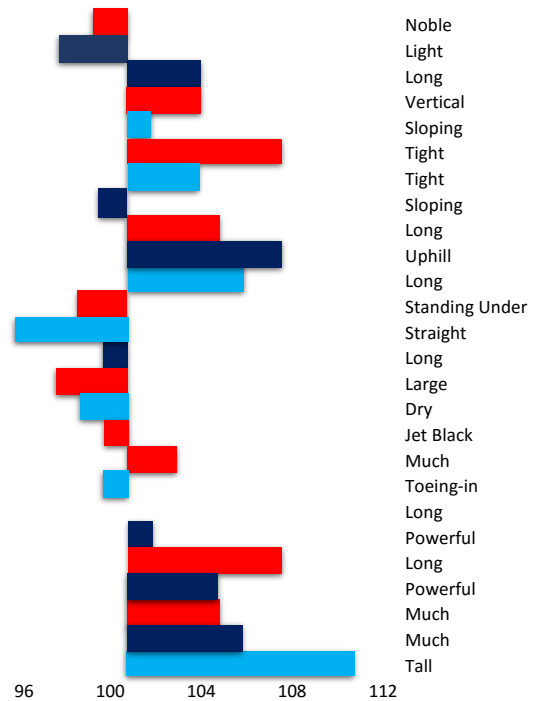

Sire **Roel M.** 201300610
 Dam **Felle 422**
Nanno 372

Breeding Values Confirmation Linear

Head	99	Plain
Head-neck-conn	97	Heavy
Length of neck	103	Short
Neck Length	103	Horizontal
Shoulder Angle	101	Steep
Back	107	Weak
Loins	103	Weak
Croup Angle	99	Horizontal
Croup Length	104	Short
Body	107	Downhill
Length Forarm	105	Short
Frontlegs	98	Straight
Hind legs	95	Sickled
Kootlengte	99	Short
Hooves	97	Small
Bone Quality	98	Course
Color	99	Faded Black
Hair	102	Little
Frontlegs	99	Toeing-in
Walk Length	100	Short
Walk Strenght	101	Weak
Trot Length	107	Short
Trot Strenght	104	Weak
Balance	104	Little
Suppleness	105	Little
Stature	110	Short

88 92 96 100 104 108 112

Confirmation Breakdown Traits				
Type	Frame	Feet & Legs	Walk	Trot
100	106	102	100	104

Friesian Horse of Iran